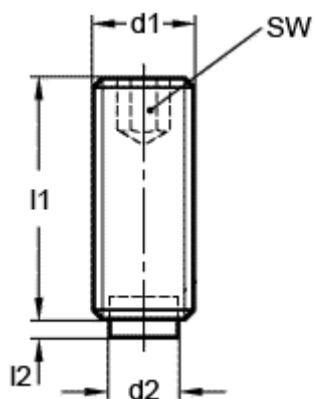

Article number: 209306091

Description: E+G Grub screw, st. steel
GN 913.5-M5-16-MS

Measures

d1 = M5

d2 = 3.0

l1 = 16

l2 = 0.5

SW = 2.5